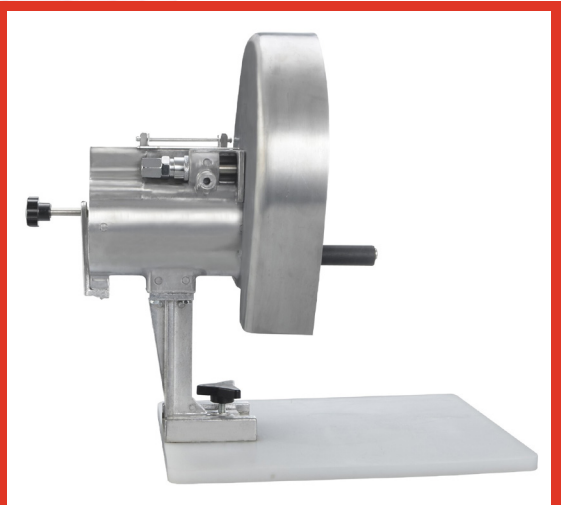

FOX

KITCHEN SOLUTIONS

QUICK SLICER

A valuable kitchen tool for cooking enthusiasts. The Quick Slicer comes with an adjustable or 1/8" fixed slice.

QSFC Adjustable Cut
QS0108 1/8" Cut

QUICK LETTUCE CUTTER

Cut lettuce in precise 3/4" squares. With minimized lettuce bruising, due to the interlocking waved blades.

QLC3434 3/4" x 3/4" Cut

QUICK CHOPPER

With razor-sharp stainless steel blades, this chopper cuts cleanly and precisely in one fluid motion.

QC0104 1/4" Chop
QC0308 3/8" Chop

QUICK CHOPPER XL

The Quick Chopper XL offers a bigger cutting surface, which decreases the time spent cutting vegetables.

QCXL0104 1/4" Chop
QCXL0102 1/2" Chop

QUICK TOMATO SLICER

Cut down on labor and time! Easy slicing of tomatoes for your hamburgers, sandwiches, salad bar and prep table.

QTS0316 3/16" Slice

QTS0104 1/4" Slice

QUICK CHEESE CUTTER

Slice or cube any type of cheese evenly with the Quick Cheese Cutter.

QCC0304 3/4" Slice
QCC0308 3/8" Slice

QUICK CHICKEN SLICER

Quickly and easily cuts through chicken, turkey, roast beef and other tender cooked meats.